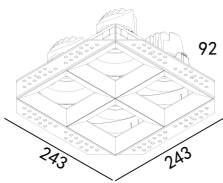

# Recessed Accent Light PICTOR Adjustable Trimless

white grey black

200x200 (Cut out)