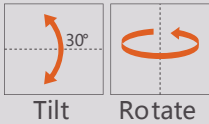

# Recessed Accent Light PICTOR Adjustable Trimless

white grey black

200x200 (Cut out)